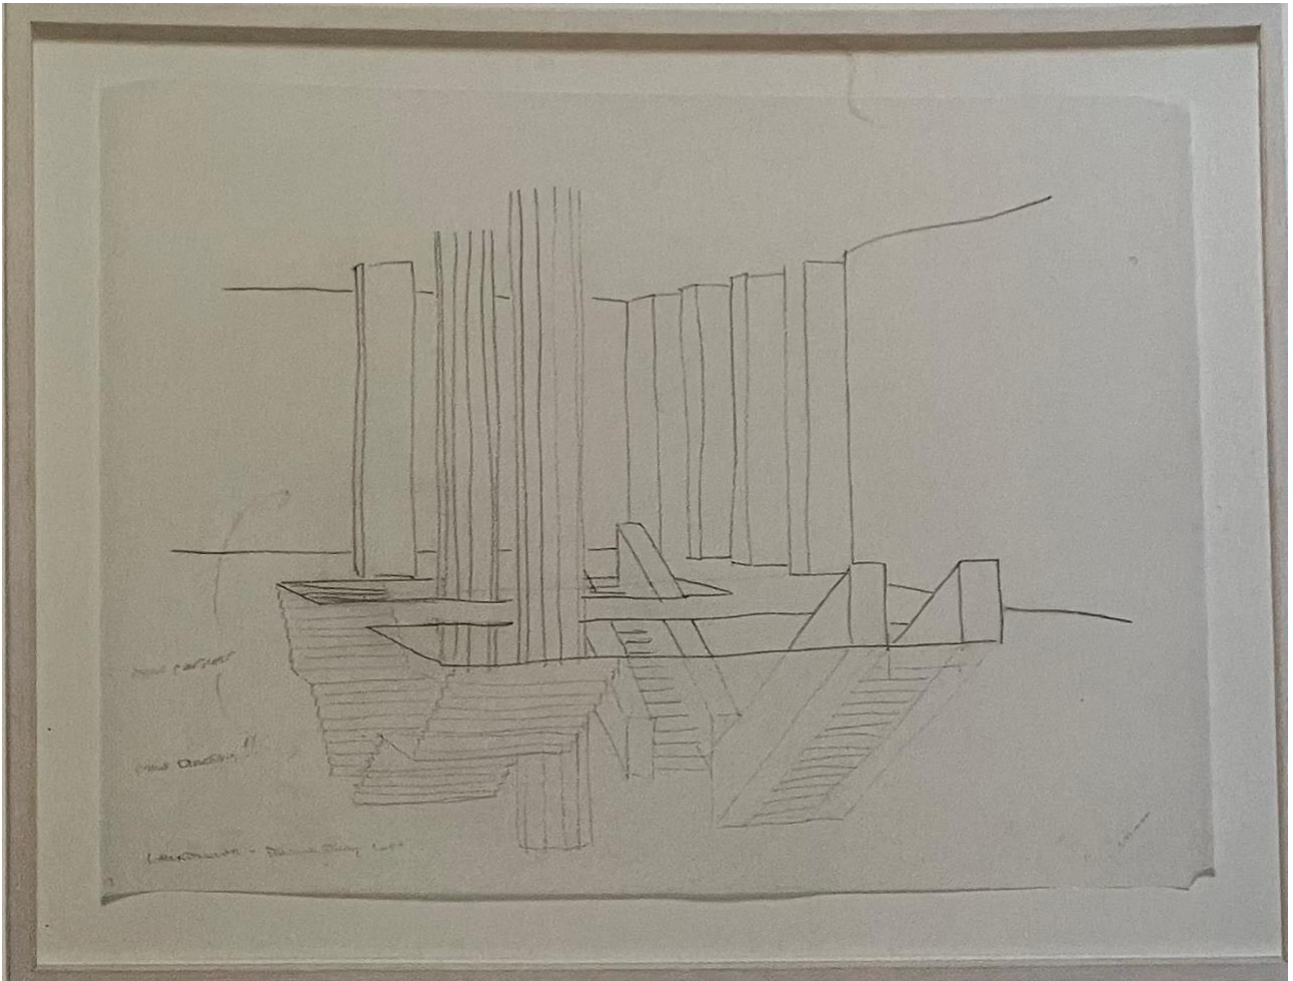

Drawings Walkthrough 1973

Copyright ©The Estate of Max Neuhaus. All rights reserved.

-Credit Line - Permissions images can be addressed to ARS: info@arsny.com

Sound Work Location: Jay Street Subway Station, Metropolitan Transit Authority Building, New York City, Dimensions: 30 x 14 x 5 meters

Proposed: 1971

Extant: 1973-1977

<https://www.max-neuhaus.estate/en/copyright>

Drawing: Walkthrough, 1993: https://www.max-neuhaus.estate/images/original/Walkthrough_1.gif

Drawing Study Walkthrough, 1993
46 x 63 cm

Published in *Max Neuhaus: Evocare l'udibile* [Italian, French] (Milan: Charta, 1995)

P1000452.JPG
Walkthrough Poster, 1973 - Silk screen on translucent paper, 71x42 cm - Design Max Neuhaus
4 examples

walkthroughSubway75.TIF