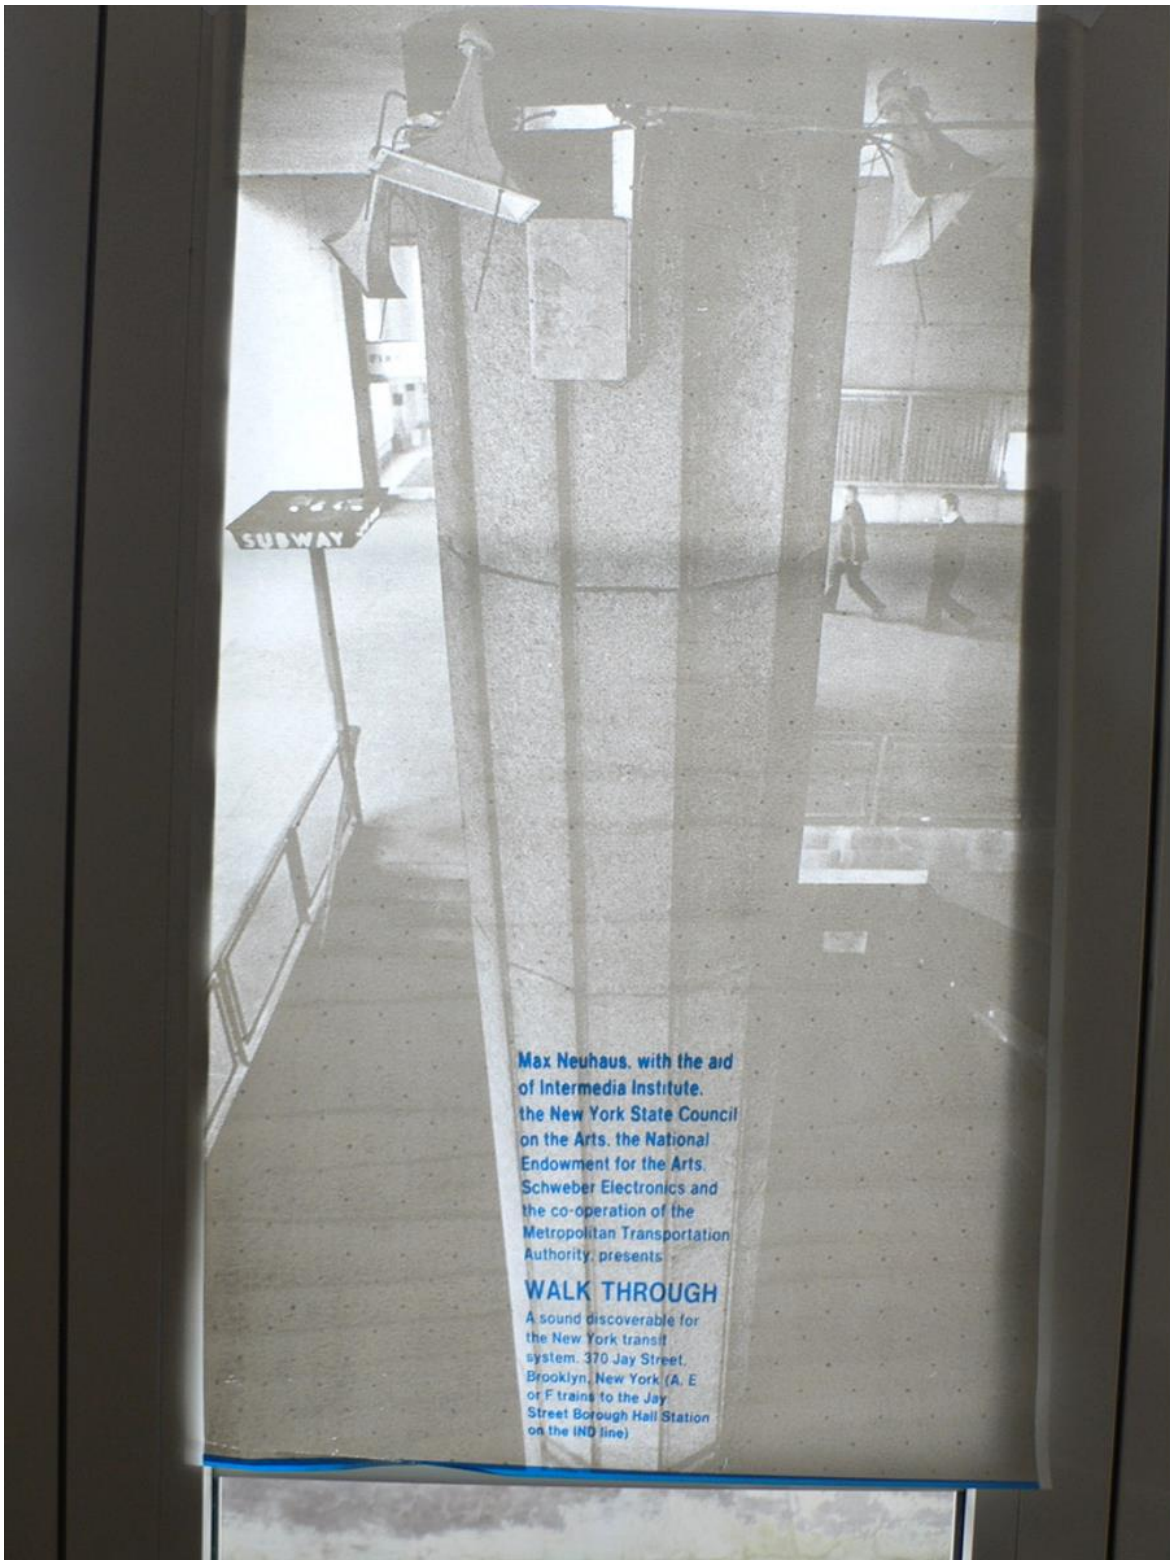

Drawings Walkthrough 1973

Copyright ©The Estate of Max Neuhaus. All rights reserved.

-Credit Line - Permissions images can be addressed to ARS: info@arsny.com

Sound Work Location: Jay Street Subway Station, Metropolitan Transit Authority Building, New York City, Dimensions: 30 x 14 x 5 meters

Proposed: 1971

Extant: 1973-1977

<https://www.max-neuhaus.estate/en/copyright>

Drawing: Walkthrough, 1993: https://www.max-neuhaus.estate/images/original/Walkthrough_1.gif

Drawing Study Walkthrough, 1993
46 x 63 cm

Published in *Max Neuhaus: Evocare l'udibile* [Italian, French] (Milan: Charta, 1995)

P1000452.JPG
Walkthrough Poster, 1973 - Silk screen on translucent paper, 71x42 cm - Design Max Neuhaus
4 examples

walkthroughSubway75.TIF