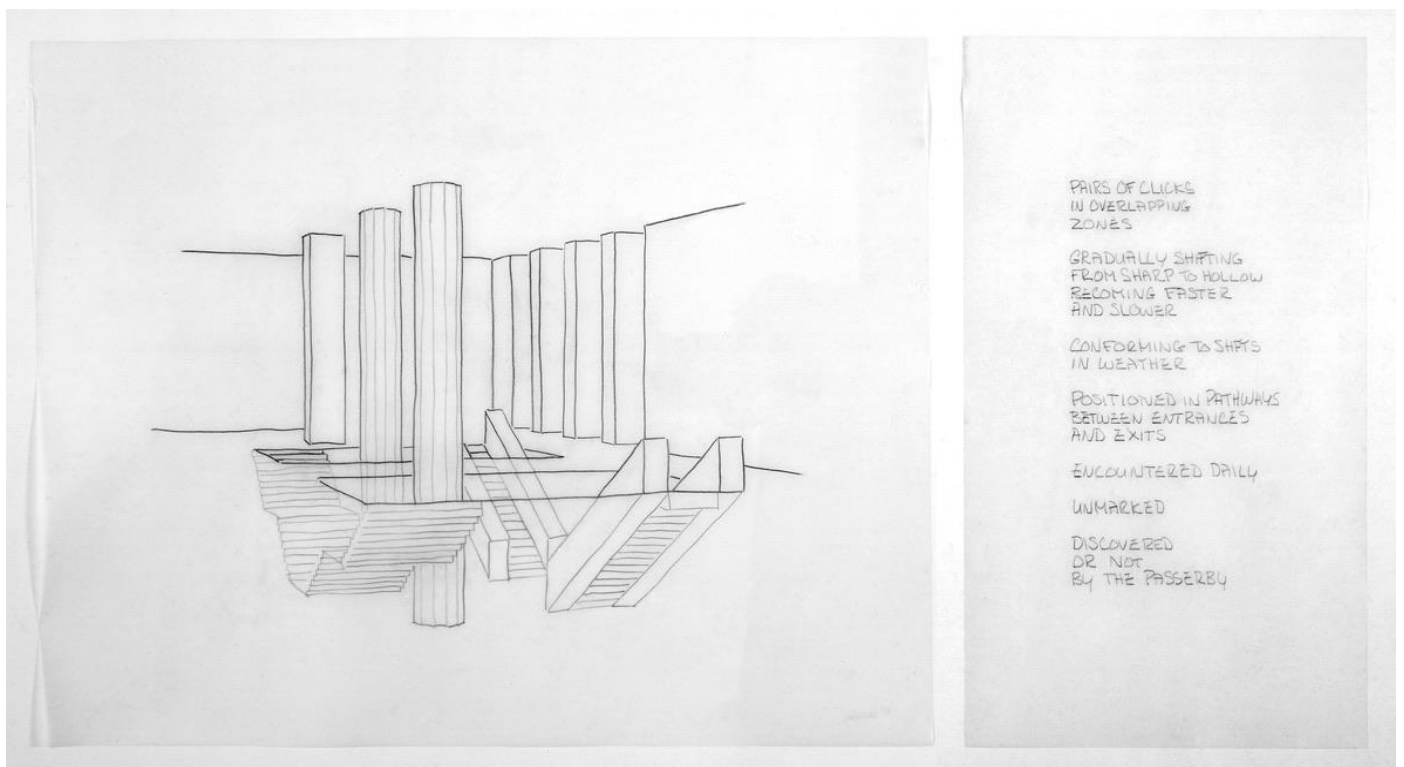

Drawings Walkthrough 1973

Copyright ©The Estate of Max Neuhaus. All rights reserved.

-Credit Line - Permissions images can be addressed to ARS: info@arsny.com

Sound Work Location: Jay Street Subway Station, Metropolitan Transit Authority Building, New York City, Dimensions: 30 x 14 x 5 meters

Proposed: 1971

Extant: 1973-1977

<https://www.max-neuhaus.estate/en/copyright>

Drawing: Walkthrough, 1993: https://www.max-neuhaus.estate/images/original/Walkthrough_1.gif

Drawing Study Walkthrough, 1993
46 x 63 cm

Published in *Max Neuhaus: Evocare l'udibile* [Italian, French] (Milan: Charta, 1995)

P1000452.JPG
Walkthrough Poster, 1973 - Silk screen on translucent paper, 71x42 cm - Design Max Neuhaus
4 examples

walkthroughSubway75.TIF