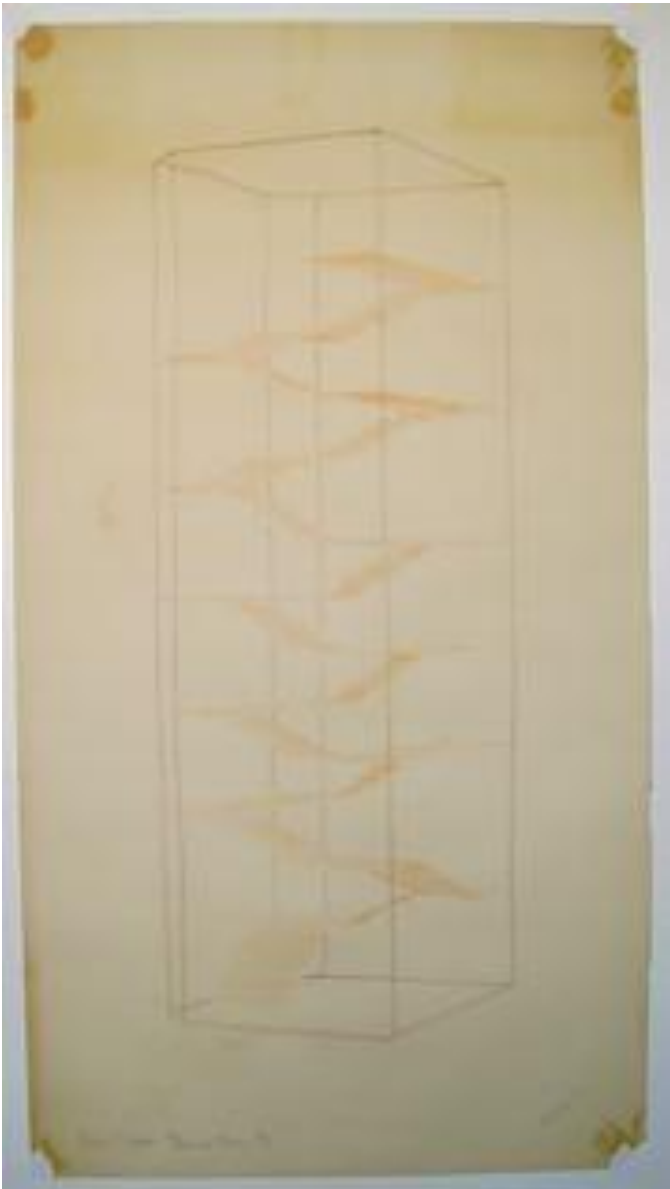

Sound Work for the Stairway of the Musée d'Art Contemporain, Lyon, 1997

The site: The space, six by eight meters encloses a stairway twenty meters high.

Stairways in general are interesting to me as they offer a three dimensional pathway for listeners through a sound work. This particular staircase built within an existing facade by architect Renzo Piano is exceptional in its feeling of open passage.

Sound work references: Unrealized proposal

IMGP2470.JPG

Drawing Study #2, Musée Lyon, 1997 - Pencil on paper - 60 x 37 cm
Sound work references: Unrealized proposal

IMGP2469.JPG

Drawing Study #3, Musée Lyon, 1997 - Pencil on paper - 61 x 37 cm
Sound work references: Unrealized proposal

IMGP2468.JPG

Drawing Study #4, Musée Lyon, 1997 - Pencil on paper - 68 x 37 cm

Sound work references: Unrealized proposal

IMGP2467.JPG

Drawing Study #5, Musée Lyon, 1997 - Colored pencil on paper - 69 x 37 cm

Sound work references: Unrealized proposal

IMGP2466.JPG

Drawing Study #6, Musée Lyon, 1997 - Colored pencil on paper - 67 x 37 cm

Sound work references: Unrealized proposal

IMGP2465.JPG

Drawing Study #7, Musée Lyon, 1997 - Colored pencil on paper - 70 x 38 cm